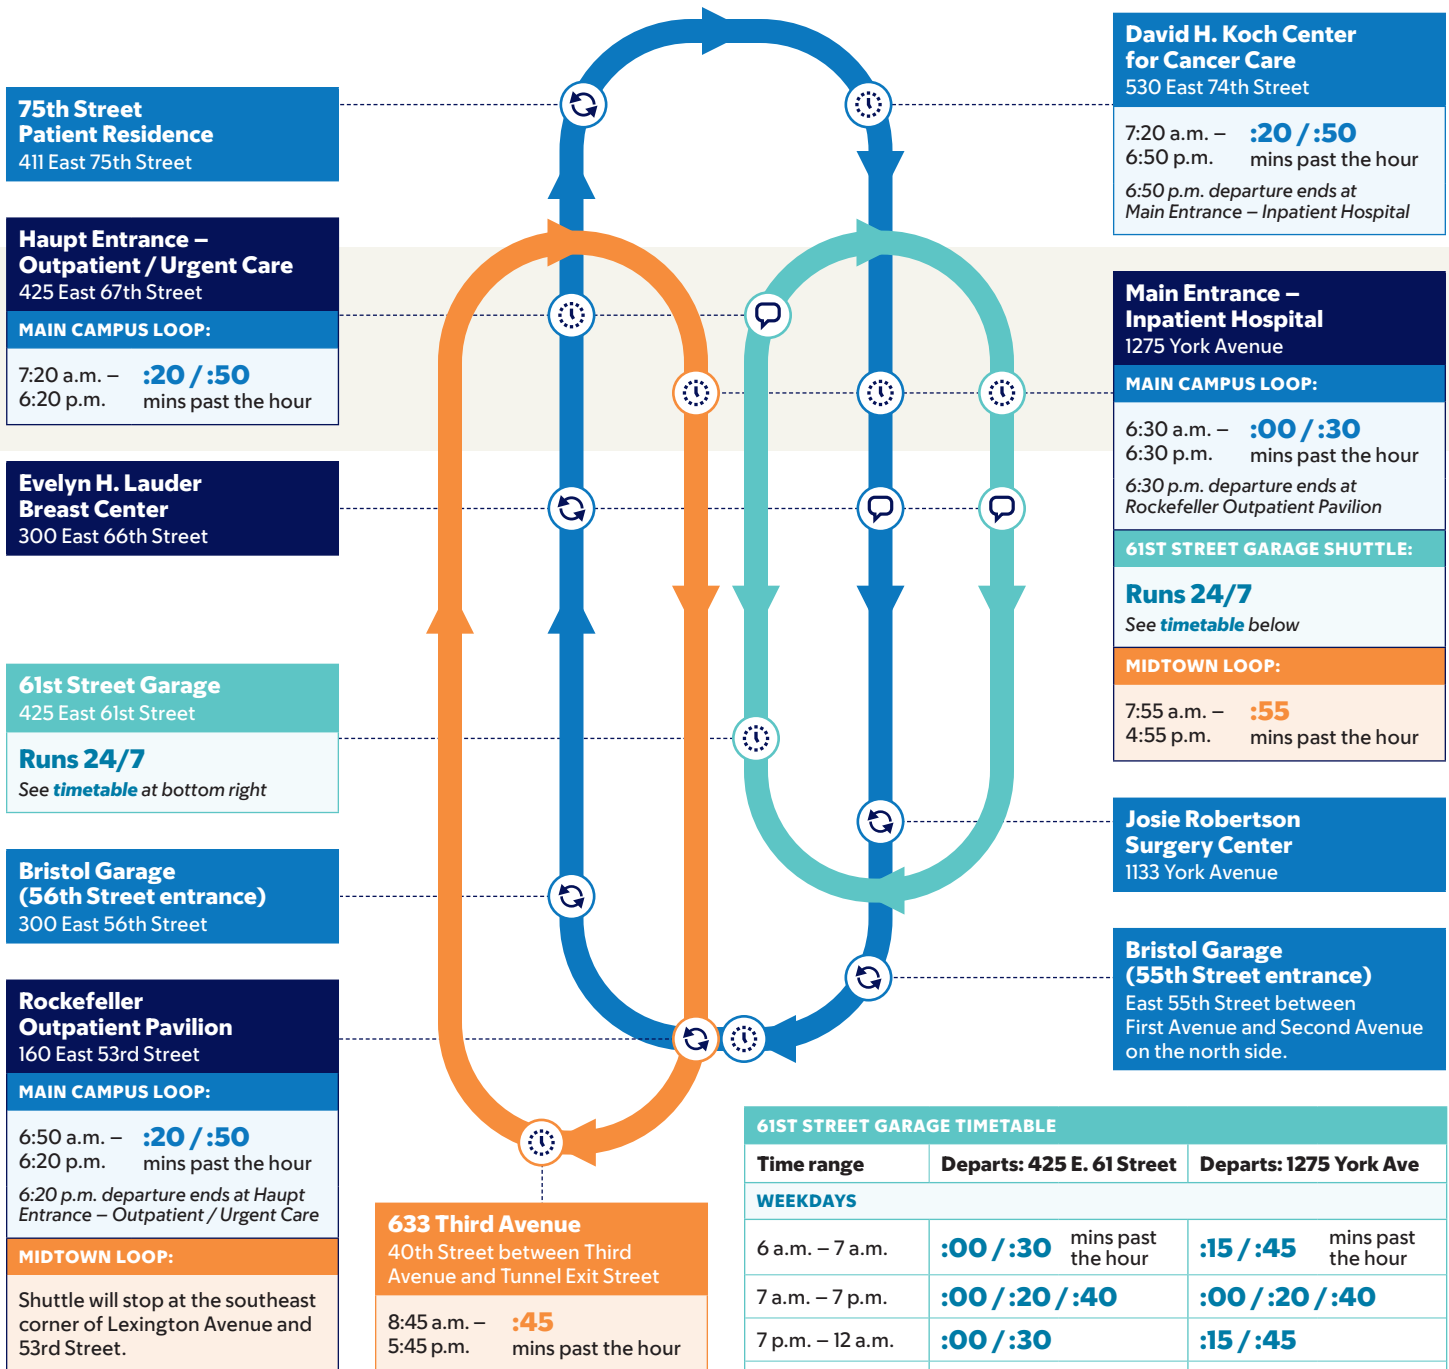

MSK Shuttle Routes and Schedules

KEY	Routes:	Stops:	Notes:
	Main Campus Loop Stops 2x/hour	Stops with scheduled departure times Departure times listed under stop name	<ul style="list-style-type: none"> • Travel times can change because of traffic. • Immediate pickup and rides between locations are available for all patients and visitors. Please let MSK staff know.
	Midtown Loop Stops 1x/hour	Stops with no scheduled departure times Shuttle waits for everyone to get on and off	
	61st Street Garage Shuttle Runs 24/7	Stops by request only Ask your driver to make this stop while boarding	

6:50 a.m. – **:20 / :50**
6:20 p.m. mins past the hour
6:20 p.m. departure ends at Haupt Entrance – Outpatient / Urgent Care

MIDTOWN LOOP:

Shuttle will stop at the southeast corner of Lexington Avenue and 53rd Street.

Main Entrance – Inpatient Hospital
1275 York Avenue

MAIN CAMPUS LOOP:

6:30 a.m. – **:00 / :30**
6:30 p.m. mins past the hour
6:30 p.m. departure ends at Rockefeller Outpatient Pavilion

61ST STREET GARAGE SHUTTLE:

Runs 24/7
See [timetable](#) below

MIDTOWN LOOP:

7:55 a.m. – **:55**
4:55 p.m. mins past the hour

Josie Robertson Surgery Center
1133 York Avenue

Bristol Garage (55th Street entrance)
East 55th Street between First Avenue and Second Avenue on the north side.